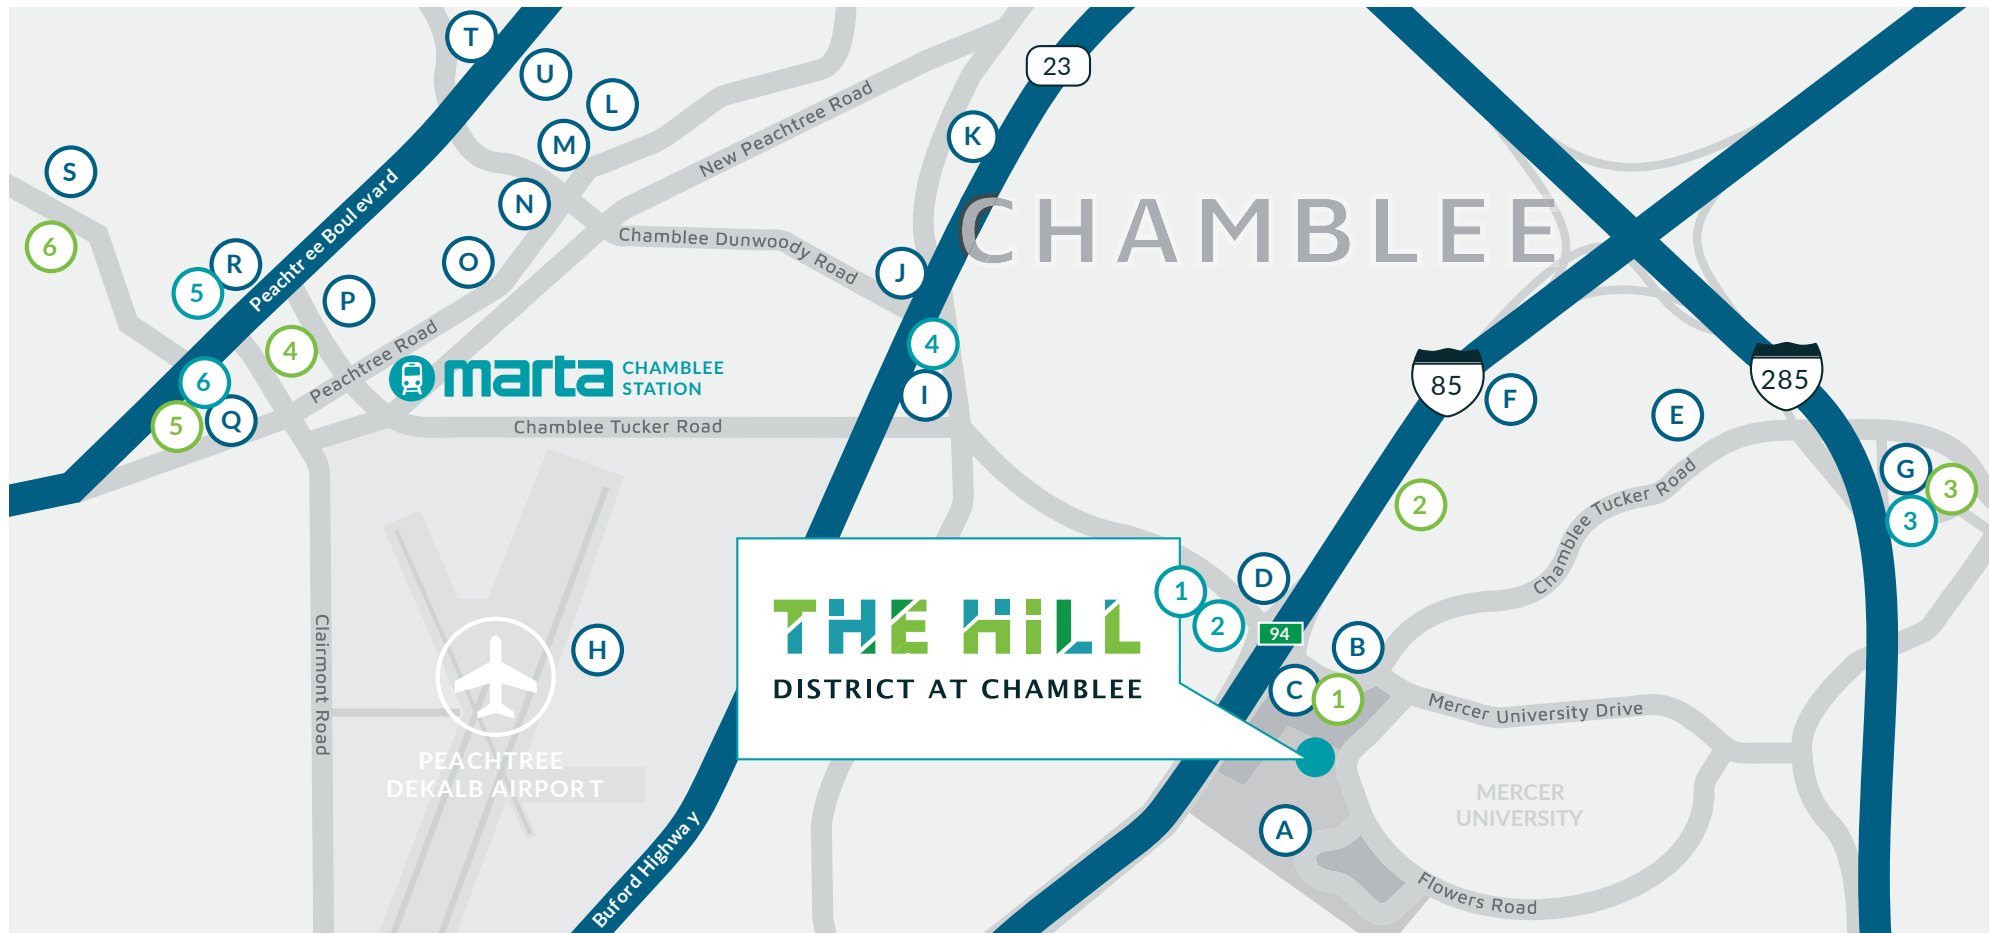

RESTAURANTS

- **A** Seasonal Food Trucks On-site
- **B** Ponko Chicken
- **C** Subway
- **D** McDonald's
- **E** American Deli, Little Cuba Restaurant, New York Pizzeria
- **F** South of Philly, Little Farmhouse Cafe, Meatballerz Jersey Mike's, Wayback Burgers, Moe's Southwest Grill, Three Dollar Café, Zaxby's
- **H** Downwind Restaurant & Lounge
- **I** Domino's Pizza, Canton House Chinese Restaurant, Pho Bac, Las Palmeras
- **J** Food Terminal
- **K** Sweet Hut Bakery, El Rey Del Taco
- **L** Gus's World Famous Fried Chicken
- **M** Vintage Pizzeria
- **N** Southbound
- **O** Hopstix
- **P** Five Guys
- **Q** Revelator Coffee, Zoes Kitchen, Chipotle, First Watch, Starbucks, Taqueria del Sol
- **R** Poke Bar, Bad Daddy's Burger Bar
- **S** PURE Taqueria, Marlow's Tavern, Southern Custard, The Bat & Ball Pub
- **T** Arby's, Quiznos, Big Daddy's Taco, Chick-fil-A, Dunkin' Donuts, IHOP
- **U** Pizza Hut, Jimmy John's

GAS + GROCERY

- **1** Chevron
- **2** QuikTrip
- **3** Kroger, RiteAid
- **4** Walmart Supercenter
- **5** Whole Foods Market
- **6** Publix

BANKS, SERVICES + FITNESS

- **1** Wells Fargo ATM
- **2** Stone Summit Climbing & Fitness Center
- **3** The UPS Store, Planet Fitness
- **4** Bank of America
- **5** The Piedmont Bank
- **6** Chase

ORIN WHITTAKER
404.786.1618
owhittaker@skcr.com

STEWART WALLACE
404.641.0424
swallace@skcr.com