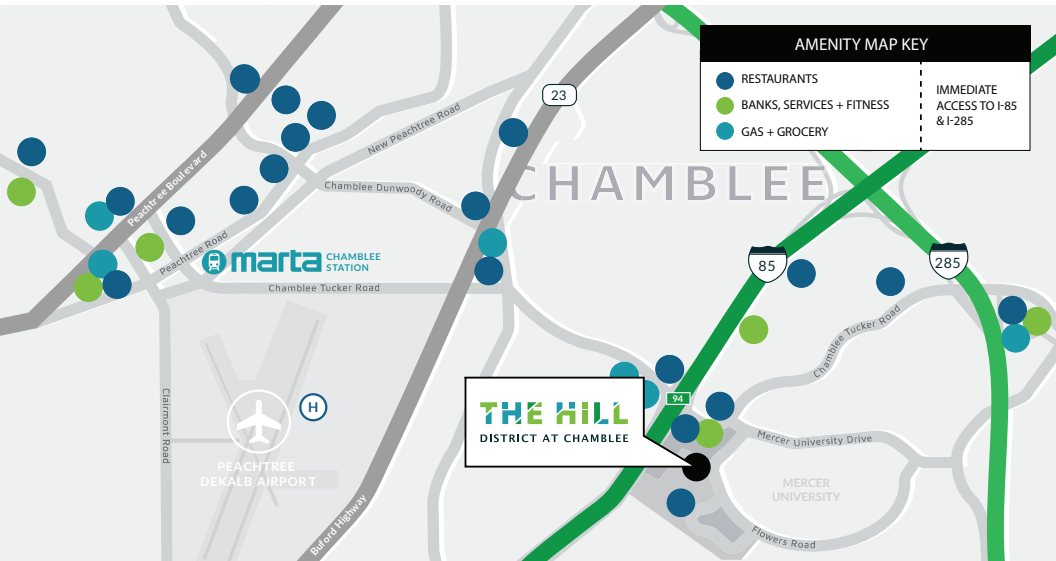

THE HILL

DISTRICT AT CHAMBLEE

2872 Woodcock Blvd, Atlanta, GA 30341

NEARBY AMENITIES

Madison McClellan

madison.mcclellan@streamrealty.com

404.962.8656

Brady Emich